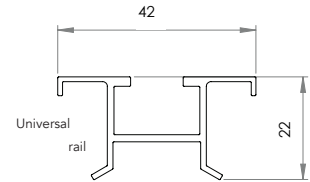

# RF Rubber Blocks GAF

- > Universal rail: 42 x 22 mm
- > Widths : 180 mm
- > Bolt set is included (not in riser blocks)
- > Blocks strapped per pair (not the risers)

Model	RF RB600/180	RF RB1000/180
Length x Width x Height	600 x 180 x 95 mm	1000 x 180 x 95 mm
Spread Load /pc	300 kg	350 kg
Packing	1 SET = 2 pcs	1 SET = 2 pcs

( mm )	A	B	C
RBxx-0	113	95	180

Model	RF RISER600/180	RF RISER 1000/180
Length x Width x Height	600 x 190 x 105 mm	1000 x 190 x 105 mm
Spread Load /pc	300 kg	300 kg
Packing	1 pc	1 pc

( mm )	A	B	C
RBxx-OR	...	105	190
RBxx-0+OR	113	200	190