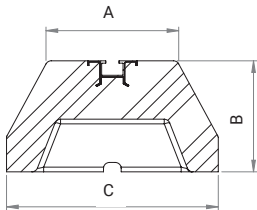

# RF Rubber Blocks GAF

- > Universal rail: 42 x 22 mm
- > Widths : 180 mm
- > Bolt set is included (not in riser blocks)
- > Blocks strapped per pair (not the risers)

Model	RF RB600/180	RF RB1000/180
Length x Width x Height	600 x 180 x 95 mm	1000 x 180 x 95 mm
Spread Load /pc	300 kg	350 kg
Packing	1 SET = 2 pcs	1 SET = 2 pcs

( mm )	A	B	C
RBxx-0	113	95	180

Model	RF RISER600/180	RF RISER 1000/180
Length x Width x Height	600 x 190 x 105 mm	1000 x 190 x 105 mm
Spread Load /pc	300 kg	300 kg
Packing	1 pc	1 pc

( mm )	A	B	C
RBxx-OR	...	105	190
RBxx-0+OR	113	200	190