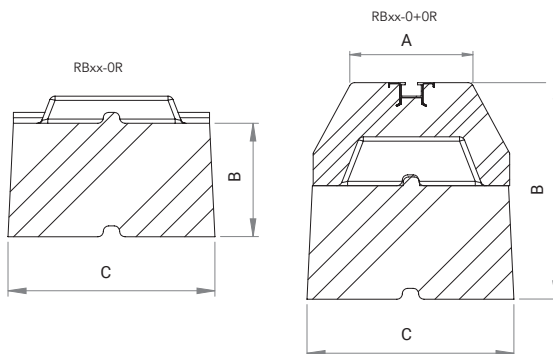

# RF Rubber Blocks GAF

- > Universal rail: 42 x 22 mm
- > Widths : 180 mm
- > Bolt set is included (not in riser blocks)
- > Blocks strapped per pair (not the risers)

Model	RF RB600/180	RF RB1000/180
Length x Width x Height	600 x 180 x 95 mm	1000 x 180 x 95 mm
Spread Load /pc	300 kg	350 kg
Packing	1 SET = 2 pcs	1 SET = 2 pcs

( mm )	A	B	C
RBxx-0	113	95	180

Model	RF RISER600/180	RF RISER 1000/180
Length x Width x Height	600 x 190 x 105 mm	1000 x 190 x 105 mm
Spread Load /pc	300 kg	300 kg
Packing	1 pc	1 pc

( mm )	A	B	C
RBxx-OR	...	105	190
RBxx-0+OR	113	200	190